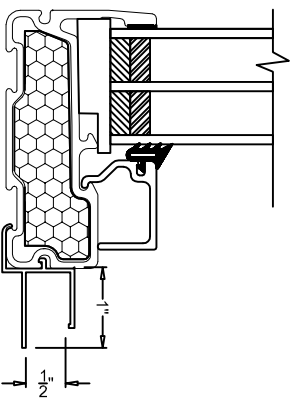

3/4" DRYWALL RETURN

5/8" DRYWALL RETURN

1/2" DRYWALL RETURN

#	DATE	REVISIONS	#	DATE	REVISIONS
01			08		
02			09		
03			10		
04			11		
05			12		
06			13		
07			14		

THIS DRAWING IS THE PROPERTY OF ACCURATE DORWIN CO. DESIGN CONCEPTS AND INFORMATION MAY NOT BE REPRODUCED USED OR DISCLOSED WITHOUT THE WRITTEN PERMISSION OF ACCURATE DORWIN.CO.

DO NOT SCALE DRAWINGS

TOLERANCES: Unless Specified Otherwise  
 +/- 1/16" +/- 1.5mm

DRAWN BY: JV DATE: 3/1/16

SCALE: 10:1

DRYWALL RETURN