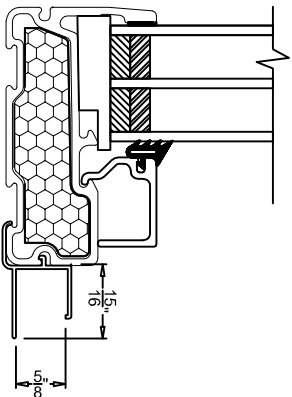

3/4" DRYWALL RETURN

5/8" DRYWALL RETURN

1/2" DRYWALL RETURN

#	DATE	REVISIONS	#	DATE	REVISIONS
01			08		
02			09		
03			10		
04			11		
05			12		
06			13		
07			14		

THIS DRAWING IS THE PROPERTY OF ACCURATE DORWIN CO. DESIGN CONCEPTS AND INFORMATION MAY NOT BE REPRODUCED USED OR DISCLOSED WITHOUT THE WRITTEN PERMISSION OF ACCURATE DORWIN.CO.

DO NOT SCALE DRAWINGS

TOLERANCES: Unless Specified Otherwise  
 +/- 1/16" +/- 1.5mm

DRAWN BY: JV DATE: 3/1/16

SCALE: 10:1

DRYWALL RETURN